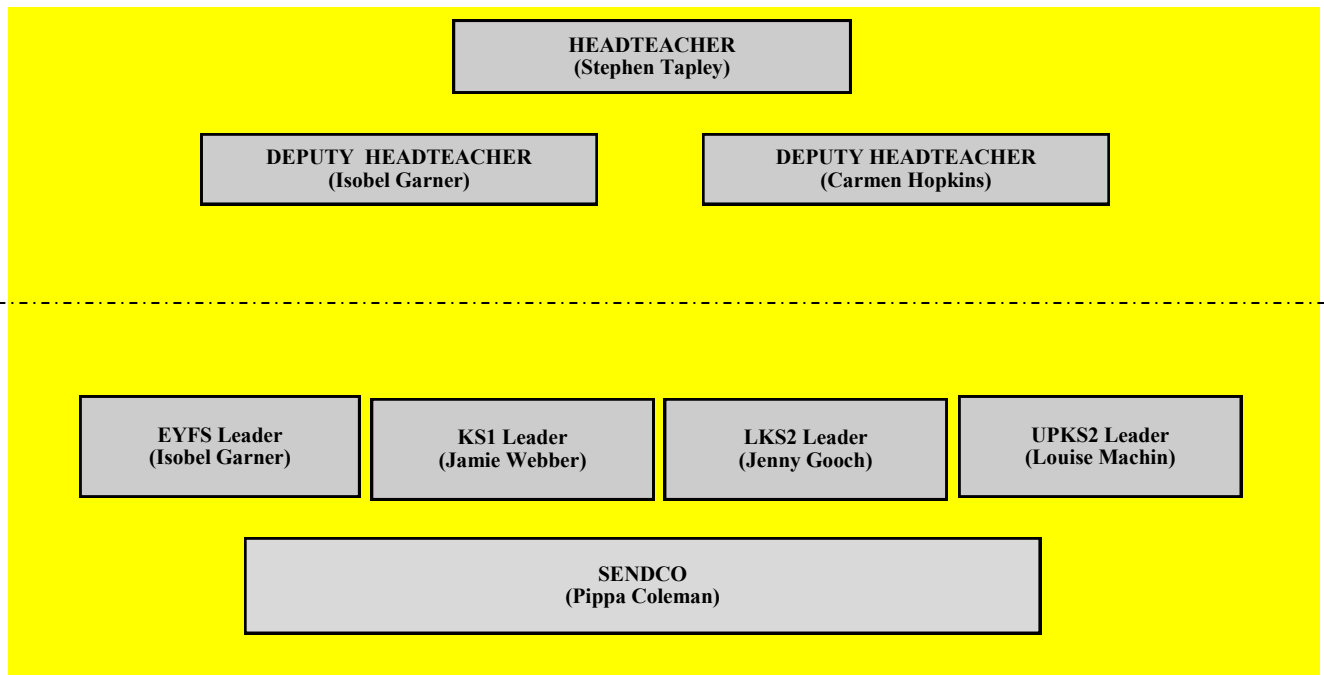

TEACHING STAFF STRUCTURE GUSFORD PRIMARY SCHOOL 2023-2024

CLASS 1 Nursery Maddie Watson	CLASS 13 YEAR 4 Michelle Knights
CLASS 2 RECEPTION Amy Law	CLASS 14 YEAR 4 Luke Bland
CLASS 3 RECEPTION Louise Rush	CLASS 15 YEAR 5 Nic Talbot
CLASS 4 YEAR 1 Sharon Race	CLASS 16 YEAR 5 Lauren Parmenter
CLASS 5 YEAR 1 Naomi Glasse	CLASS 17 YEAR 5 Sarah Ingram
CLASS 6 YEAR 2 Rebecca Bond mat cover: Lynn Norris/Gemma Taylor	CLASS 18 YEAR 6 Louise Machin
CLASS 7 YEAR 2 Adara Bradley	CLASS 19 YEAR 6 Gemma Smith
CLASS 8 YEAR 2 Jamie Webber	CLASS 20 YEAR 6 Adam Smith (supported by Carmen Hopkins/Stephen Tapley)
CLASS 9 YEAR 3 Jenny Gooch	NURTURE GROUP Molly Dale
CLASS 10 YEAR 3 Rebecca Slater	
CLASS 11 YEAR 3 Emily Girling mat cover: Eve Waller	
CLASS 12 YEAR 4 Patrick Rutland	

SUPPORT STAFF STRUCTURE GUSFORD PRIMARY SCHOOL 2023-2024

HEADTEACHER: MR S J TAPLEY

DEPUTY HEADTEACHER: MRS ISOBEL GARNER

DEPUTY HEADTEACHER: MRS CARMEN HOPKINS

BUSINESS MANAGER: MR PAUL REVITT

PREMISES MANAGER
TOM SWASH